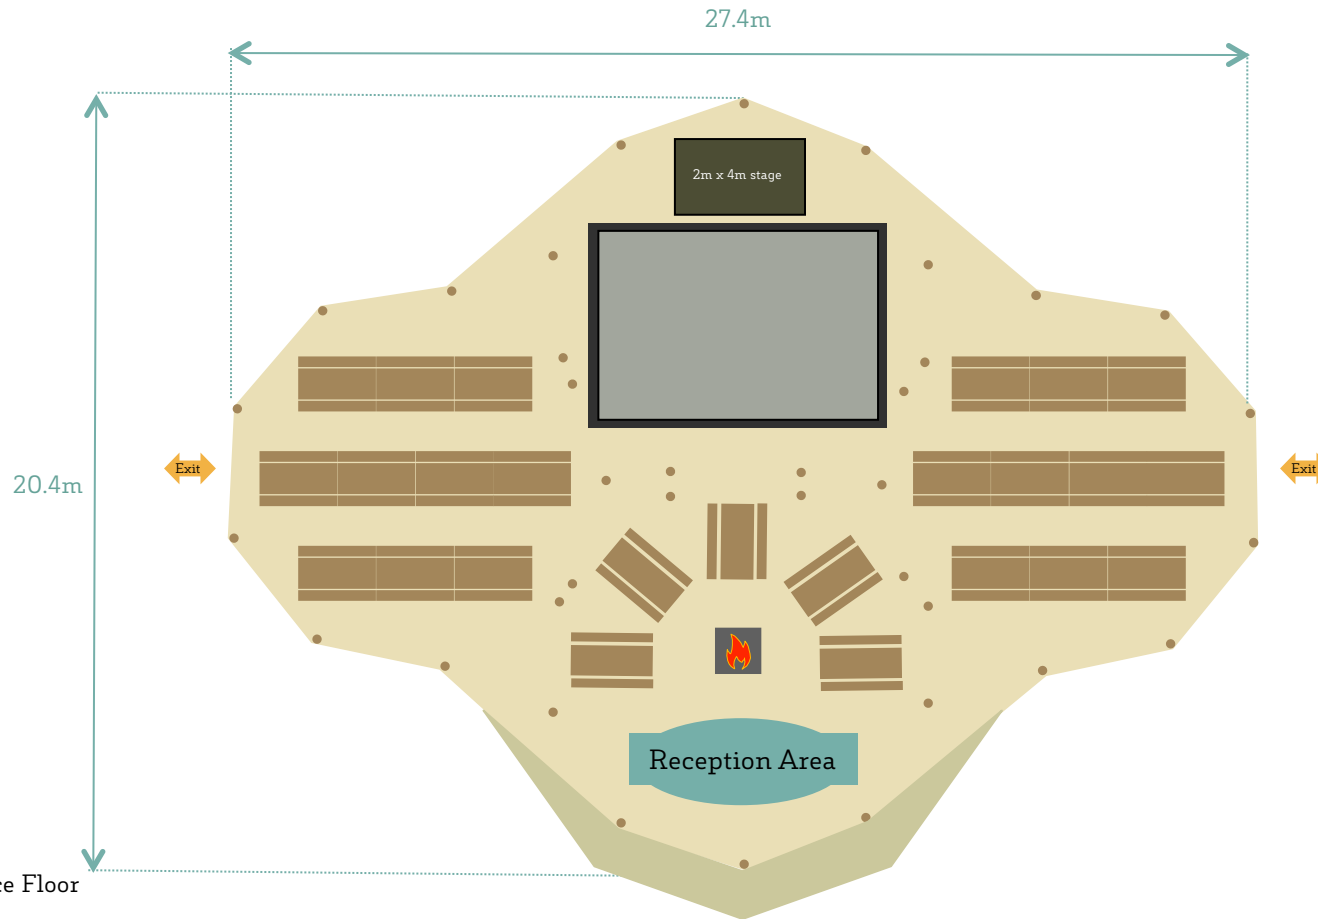

# Four Giant Hat tips

Seating for 200 on 25 tables

**WORLD INSPIRED TENTS**  
SINCE 2007

16' x 24' Dance Floor

Bamse Max open fireplace

6'6"(2m) x 2' 2"(0.7m) solid pine rectangle table with pine benches

Position of Wooden poles at ground Level

Covered area with sides lowered

Covered area with sides raised. Some or all of the sides can be raised on a Giant Hat